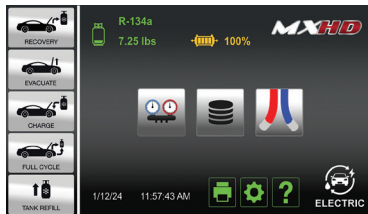

- External tank design offers flexibility in tank size and tank changing during service
- Comes standard with a 50 lb. tank and is compatible with the optional 90 lb. tank
- Features a 6 CFM dual-stage vacuum pump to decrease cycle time for large systems
- Features a large 12.67 cc twin piston oilless compressor for faster recovery and the ability to pass liquid refrigerant
- WiFi and Bluetooth® enabled

CPS®

MXHD (R-134a)

MAXXAIR™ MXHD Series

A CPS® BRAND

R134A Refrigerant Management Center for commercial and heavy duty applications

FEATURES

Heavy duty steel frame construction with large 10" foam-filled tires

Easy-to-access tank and filter, removable for transportation to protect the scale calibration

Optional panel-mounted printer or Wi-Fi and Bluetooth® print options

7" color touch screen for fast and easy navigation features multiple languages

SPECIFICATIONS

Power	115V 60Hz
Compressor	2/3 HP twin cylinder oilless
Vacuum pump	6 CFM 2-stage 1/2 HP
Gauges	3.5"
Hoses	18'
Refrigerant	R-134A
Maximum recovery rate	up to 1 lb./min
Storage tank	50 lb. standard, upgradable to 90 lb.